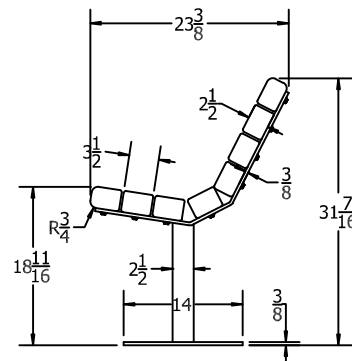

STANDARD COLORS

INSERT COLOR CODE IN PRODUCT NUMBER
BROWN=BRO, CEDAR= CED, GRAY= GRA, GREEN= GRE

EXAMPLE: CEDAR JAMESON 6 FT. BENCH =
PB 6**CED**BFJAM

3D ISOMETRIC VIEW

TOP VIEW

FRONT VIEW

SIDE VIEW

6 Ft. Jameson Bench Spec Sheet