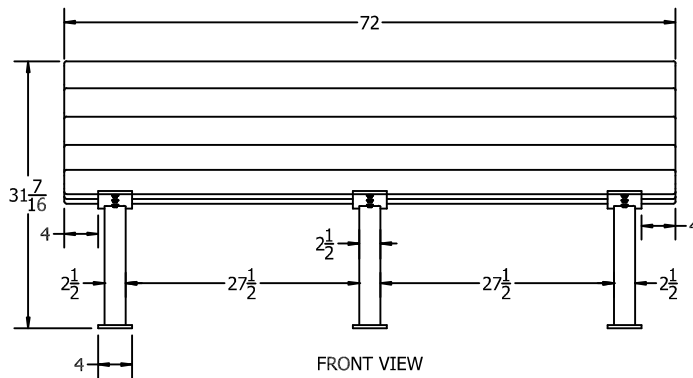

STANDARD COLORS

INSERT COLOR CODE IN PRODUCT NUMBER
BROWN=BRO, CEDAR= CED, GRAY= GRA, GREEN= GRE

EXAMPLE: CEDAR JAMESON 6 FT. BENCH =
PB 6**CED**BFJAM

3D ISOMETRIC VIEW

TOP VIEW

FRONT VIEW

SIDE VIEW

6 Ft. Jameson Bench Spec Sheet