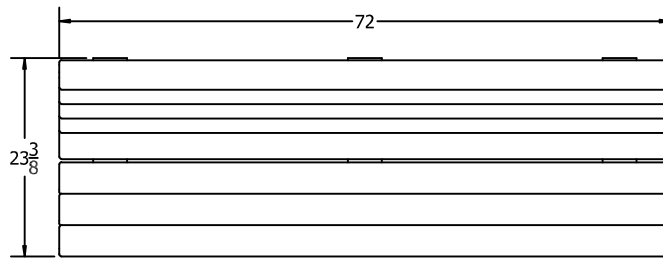

STANDARD COLORS

INSERT COLOR CODE IN PRODUCT NUMBER
BROWN=BRO, CEDAR= CED, GRAY= GRA, GREEN= GRE

EXAMPLE: CEDAR JAMESON 6 FT. BENCH =
PB 6**CED**BFJAM

3D ISOMETRIC VIEW

TOP VIEW

FRONT VIEW

SIDE VIEW

6 Ft. Jameson Bench Spec Sheet